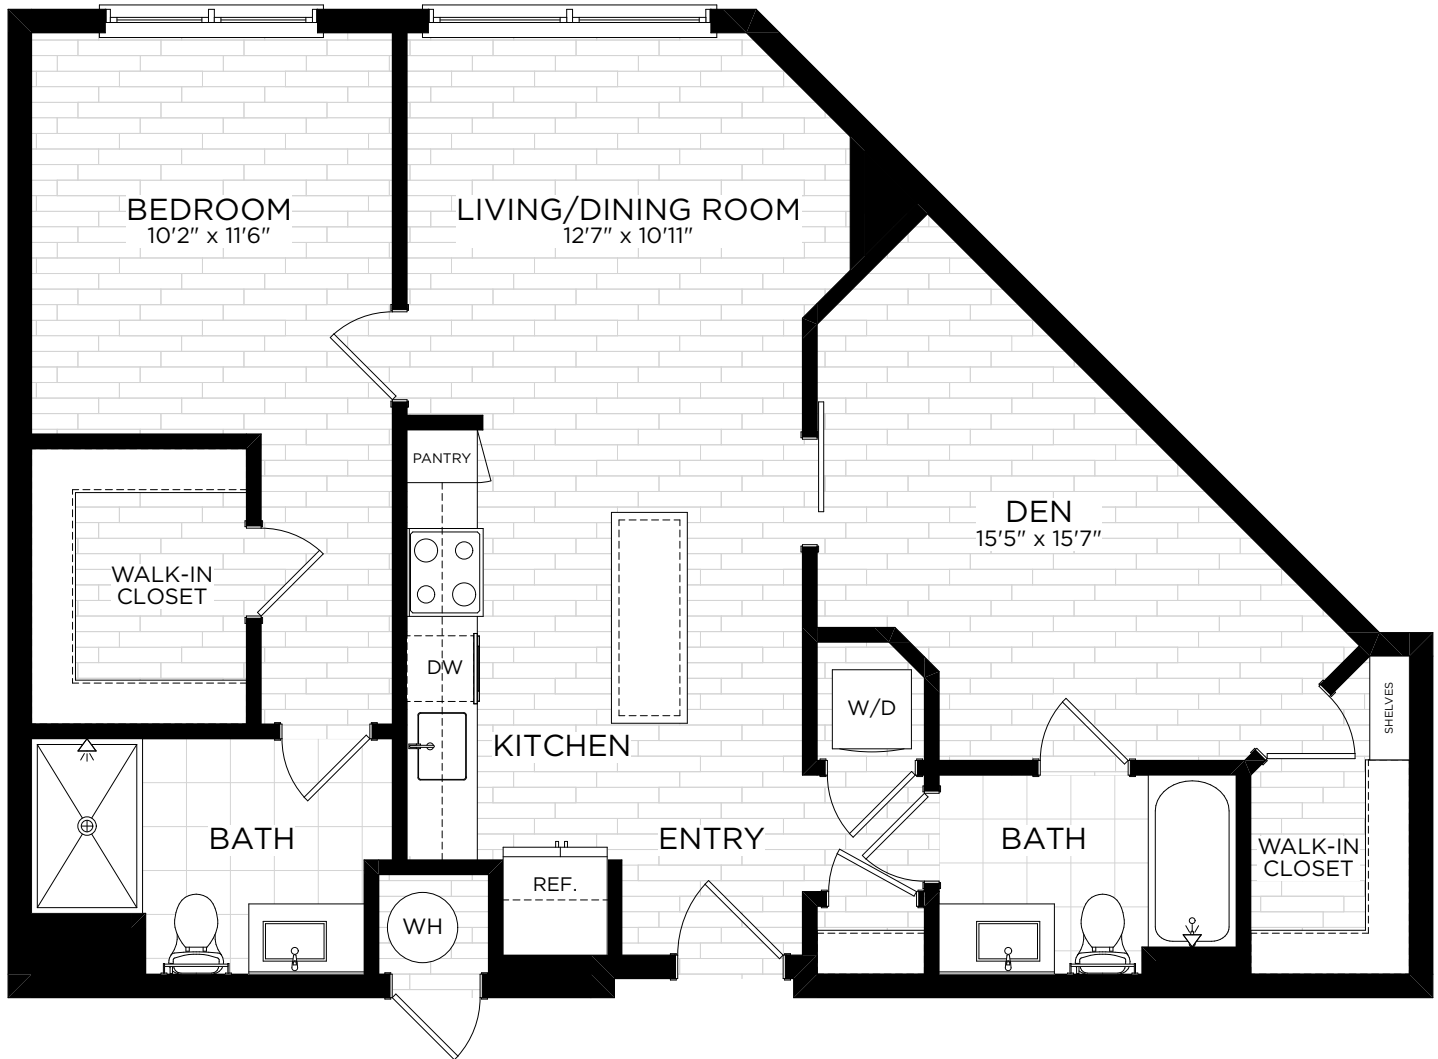

URBA

624 N Glebe Rd.
Arlington, VA 22203

571.877.8722

URBAleasing@greystar.com

LIVEURBA.COM

*Floor plans are artist's rendering. All dimensions are approximate. Actual product and specifications may vary in dimension or detail. Not all features are available in every apartment home. Prices and availability are subject to change. Rent is based on monthly frequency. Additional fees may apply, such as but not limited to package delivery, trash, water, amenities, etc. Please see a representative for details.

1 Bedroom
1 Bathroom
934 sq. ft.

A16

GREYSTAR^{TM}