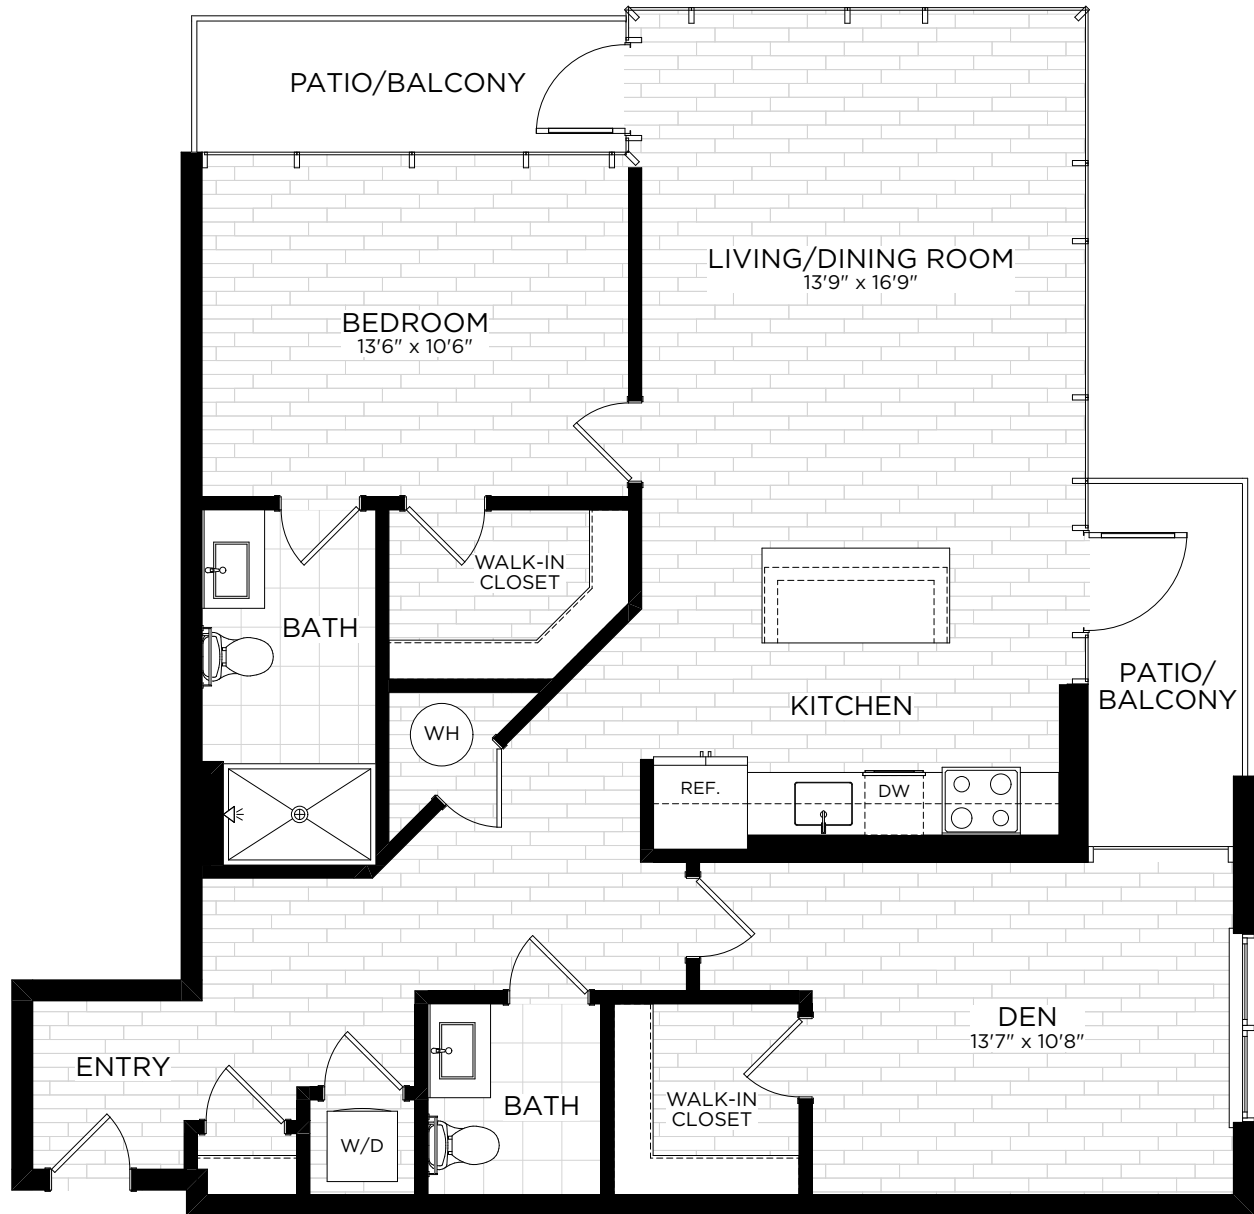

URBA

624 N Glebe Rd.
Arlington, VA 22203

571.877.8722

URBAleasing@greystar.com

LIVEURBA.COM

*Floor plans are artist's rendering. All dimensions are approximate. Actual product and specifications may vary in dimension or detail. Not all features are available in every apartment home. Prices and availability are subject to change. Rent is based on monthly frequency. Additional fees may apply, such as but not limited to package delivery, trash, water, amenities, etc. Please see a representative for details.

1 Bedroom
1 Bathroom
1,137 sq. ft.

A17

GREYSTAR^{TM}