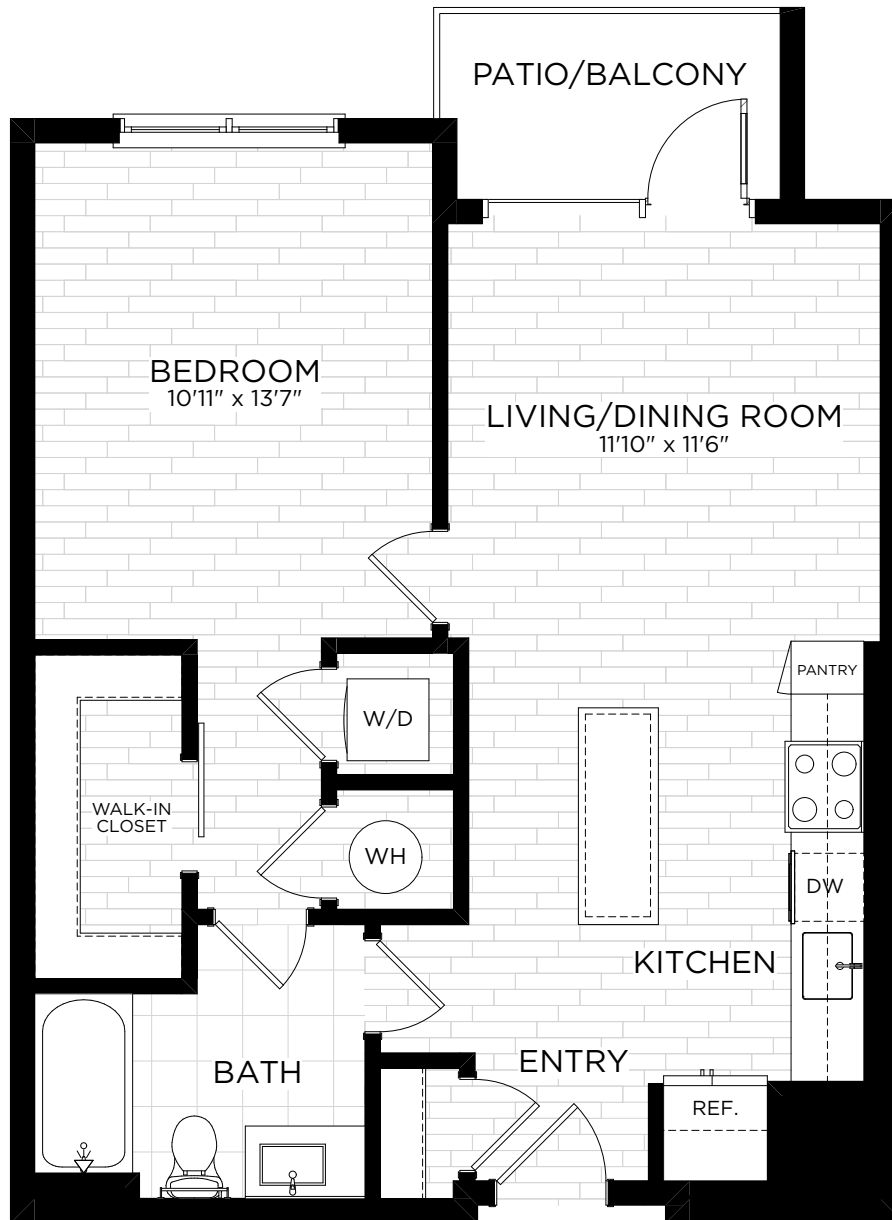

URBA

624 N Glebe Rd.
Arlington, VA 22203

571.877.8722

URBAleasing@greystar.com

LIVEURBA.COM

**Floor plans are artist's rendering. All dimensions are approximate. Actual product and specifications may vary in dimension or detail. Not all features are available in every apartment home. Prices and availability are subject to change. Rent is based on monthly frequency. Additional fees may apply, such as but not limited to package delivery, trash, water, amenities, etc. Please see a representative for details.*

1 Bedroom
1 Bathroom
703-710 sq. ft.

A3

GREYSTARTM