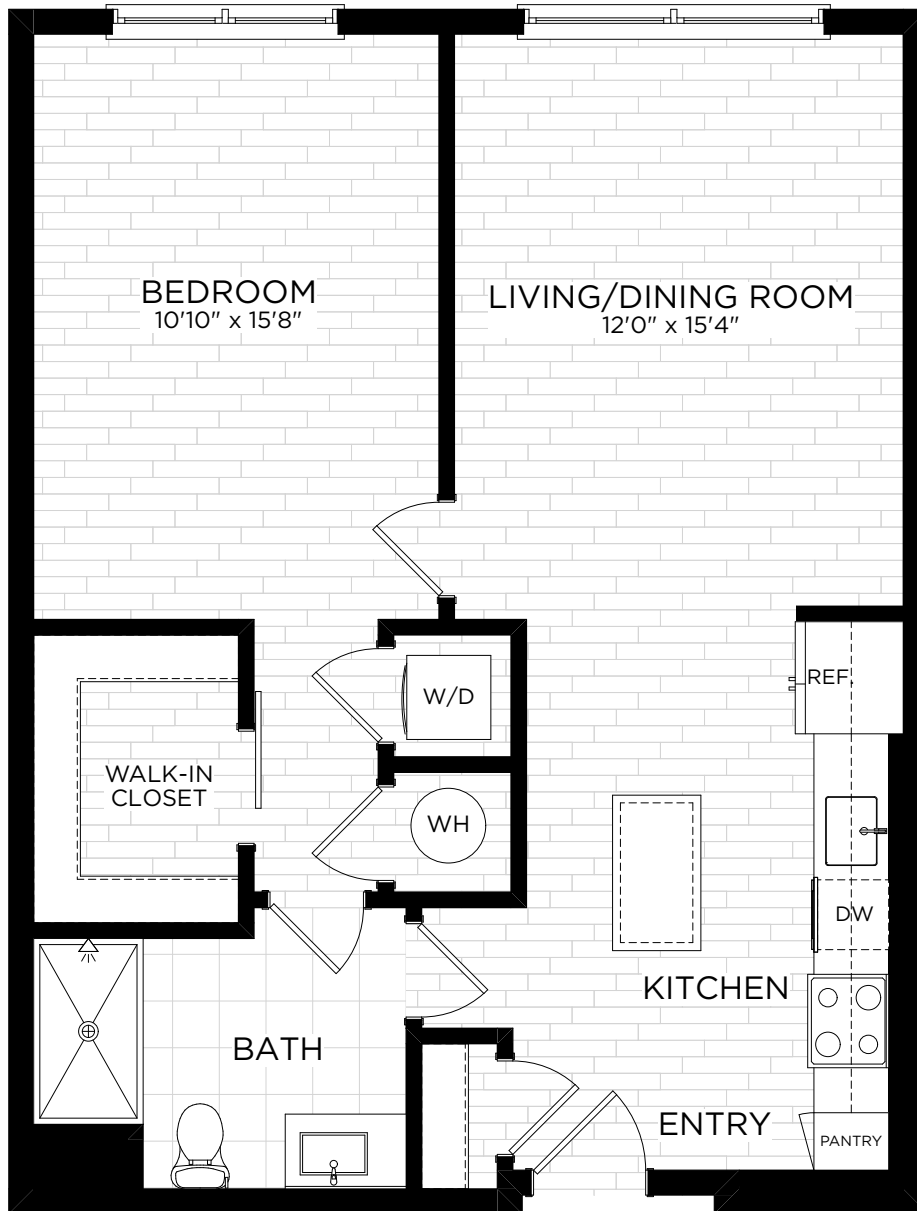

URBA

624 N Glebe Rd.
Arlington, VA 22203

571.877.8722

URBAleasing@greystar.com

LIVEURBA.COM

*Floor plans are artist's rendering. All dimensions are approximate. Actual product and specifications may vary in dimension or detail. Not all features are available in every apartment home. Prices and availability are subject to change. Rent is based on monthly frequency. Additional fees may apply, such as but not limited to package delivery, trash, water, amenities, etc. Please see a representative for details.

1 Bedroom
1 Bathroom
777 sq. ft.

A9

GREYSTAR^{TM}