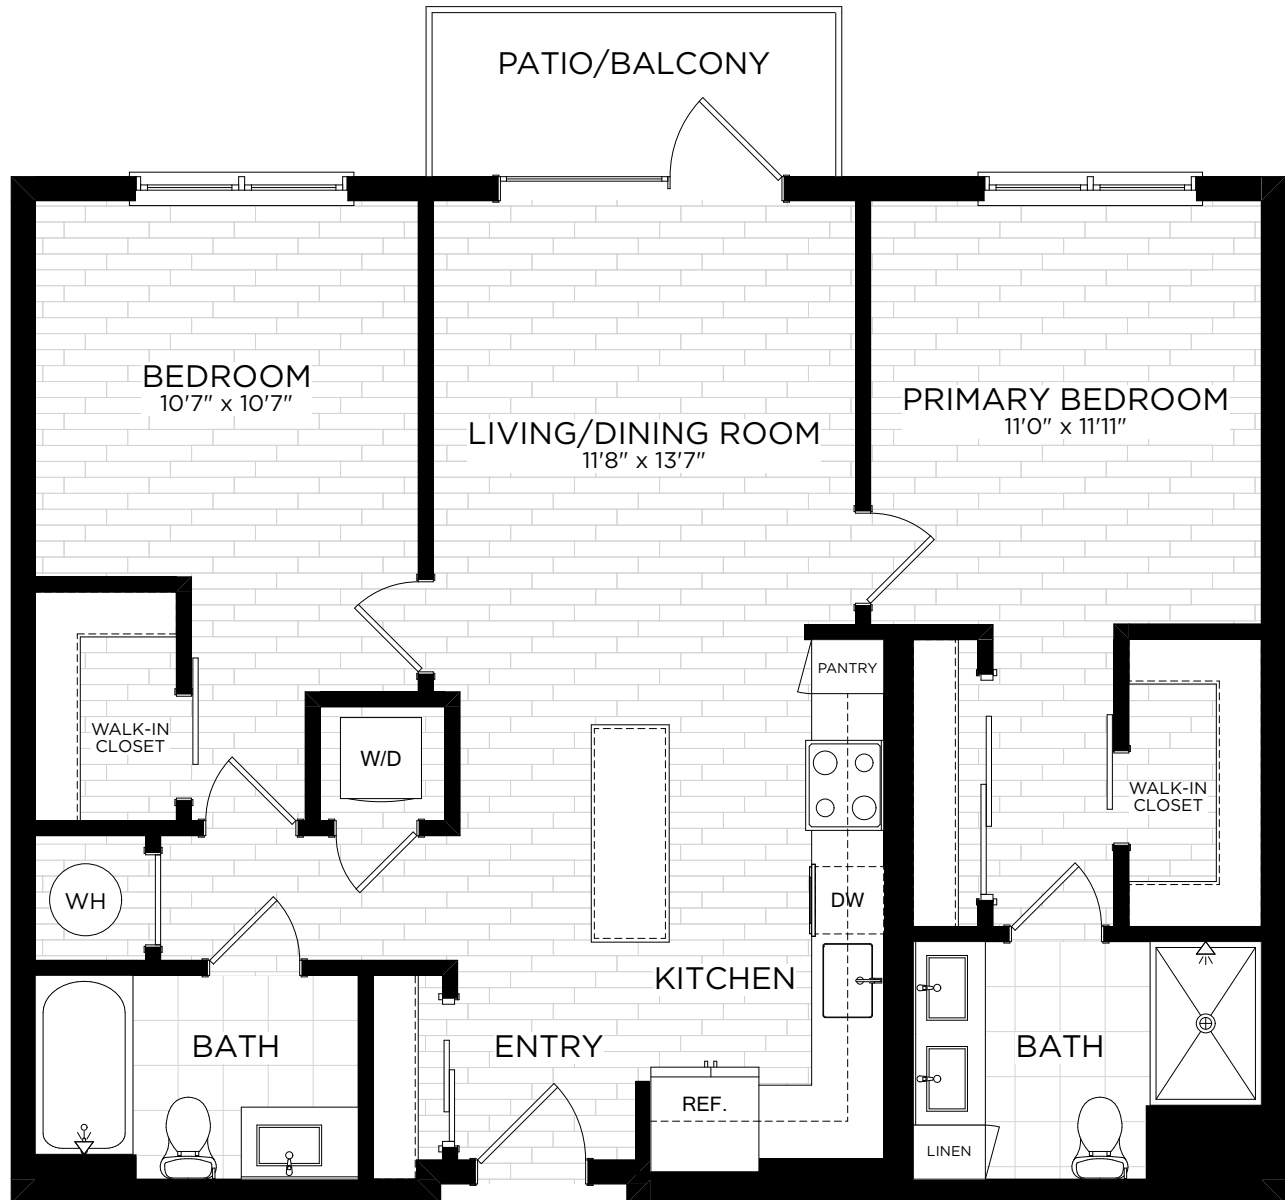

URBA

624 N Glebe Rd.
Arlington, VA 22203

571.877.8722

URBAleasing@greystar.com

LIVEURBA.COM

2 Bedroom
2 Bathroom
1,004 sq. ft.

B1

*Floor plans are artist's rendering. All dimensions are approximate. Actual product and specifications may vary in dimension or detail. Not all features are available in every apartment home. Prices and availability are subject to change. Rent is based on monthly frequency. Additional fees may apply, such as but not limited to package delivery, trash, water, amenities, etc. Please see a representative for details.