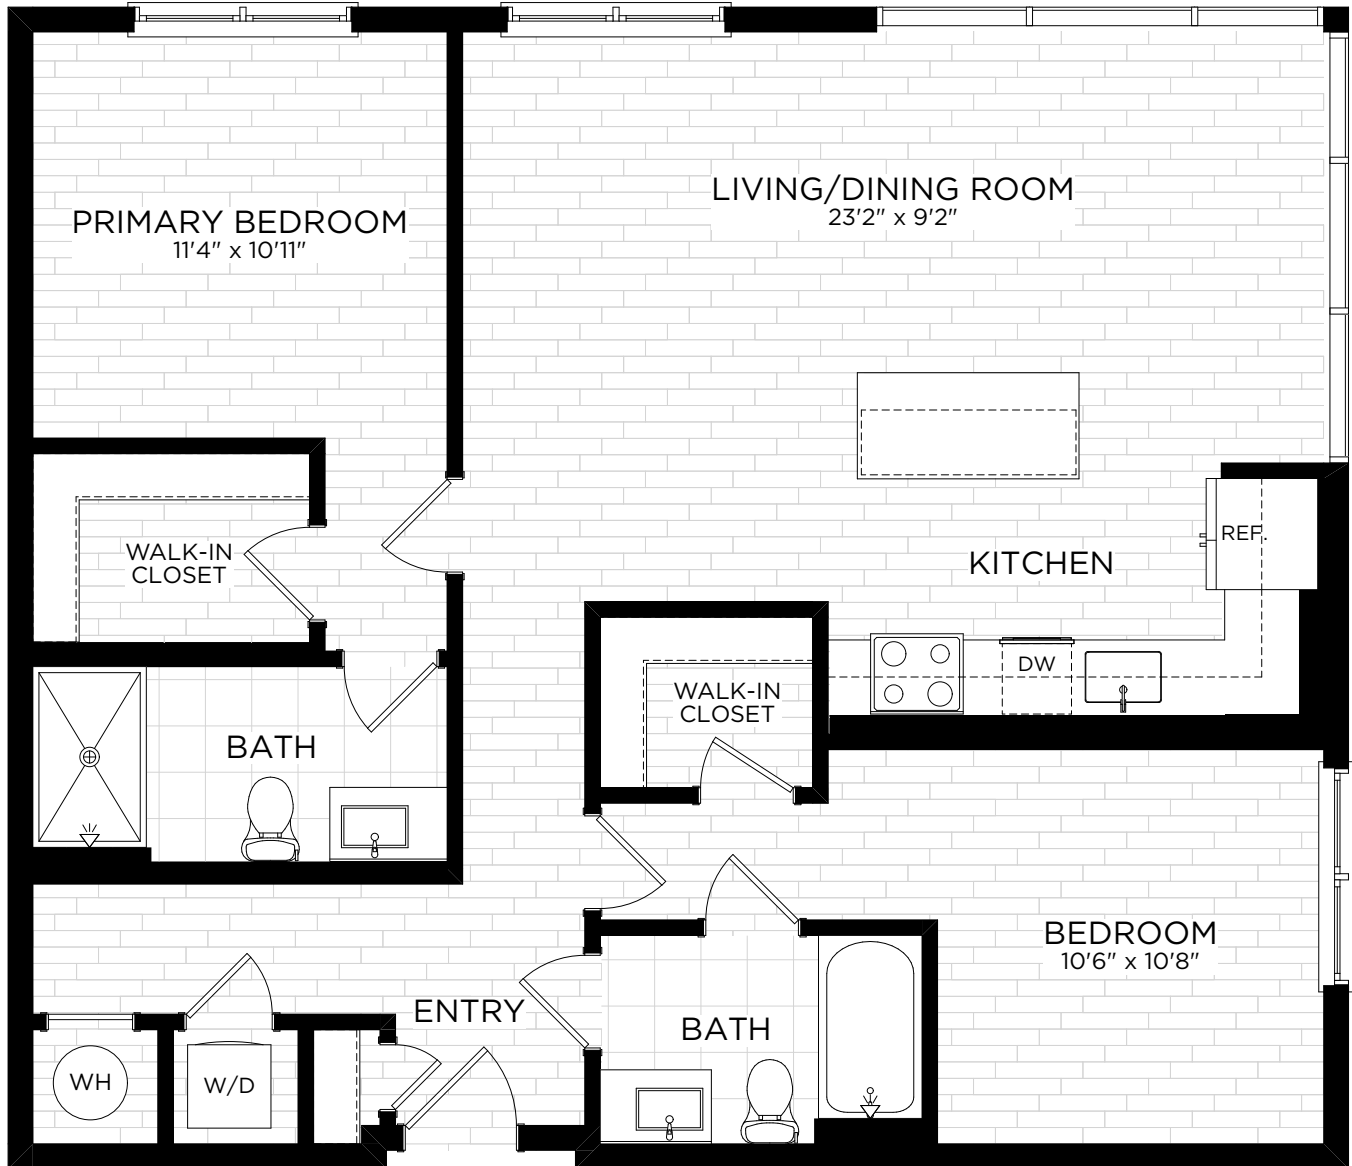

URBA

624 N Glebe Rd.
Arlington, VA 22203

571.877.8722

URBAleasing@greystar.com

LIVEURBA.COM

*Floor plans are artist's rendering. All dimensions are approximate. Actual product and specifications may vary in dimension or detail. Not all features are available in every apartment home. Prices and availability are subject to change. Rent is based on monthly frequency. Additional fees may apply, such as but not limited to package delivery, trash, water, amenities, etc. Please see a representative for details.

2 Bedroom
2 Bathroom
1,155 sq. ft.

B14

GREYSTAR^{TM}