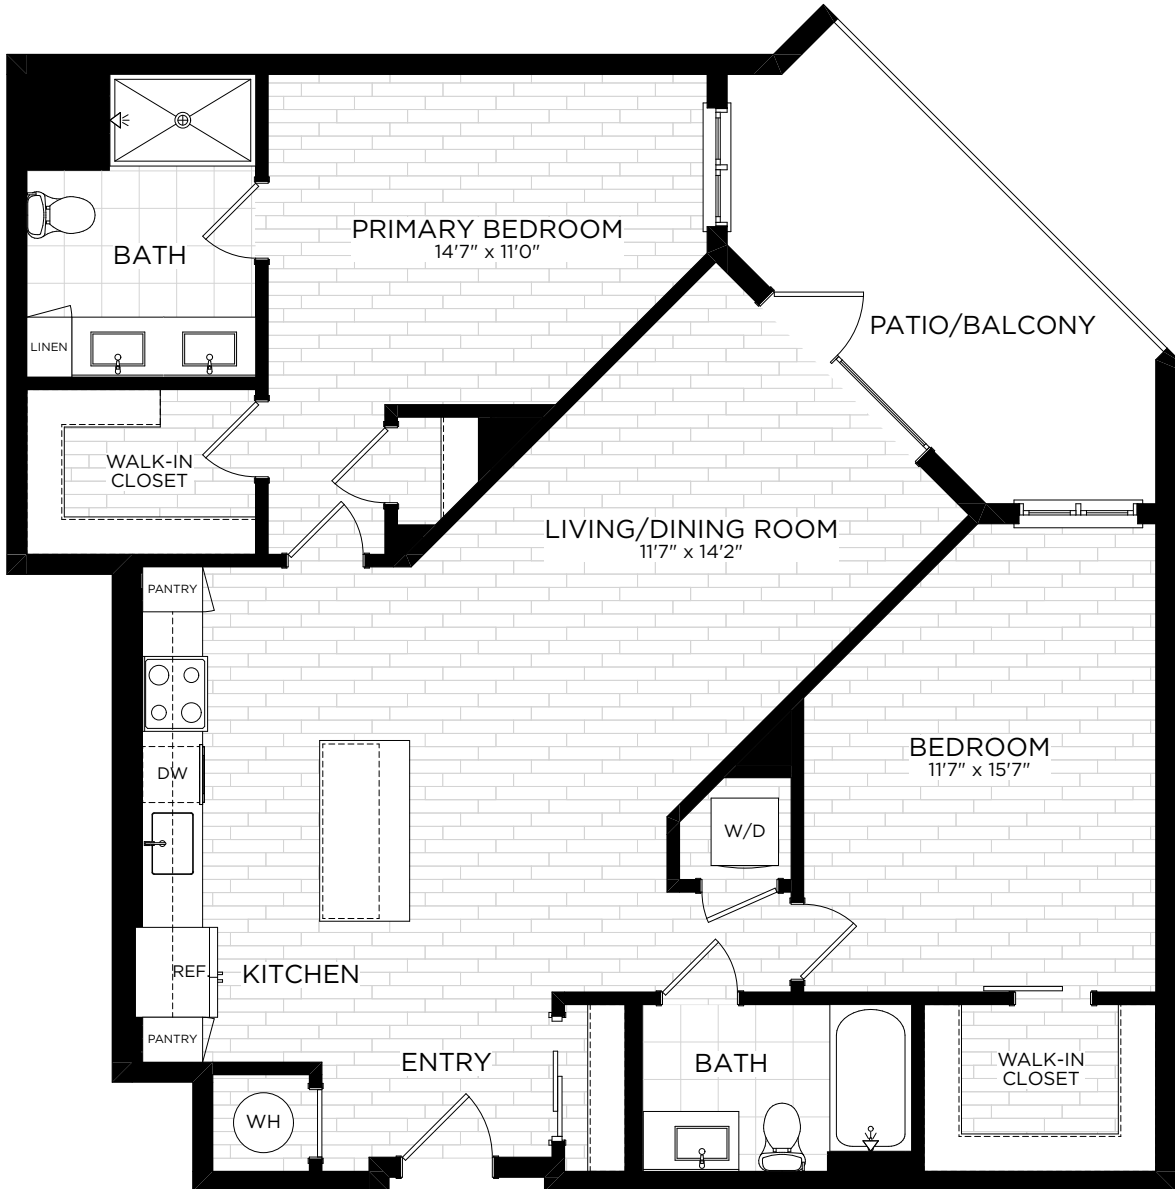

# URBA

624 N Glebe Rd.  
Arlington, VA 22203

571.877.8722

URBAleasing@greystar.com

[LIVEURBA.COM](http://LIVEURBA.COM)

2 Bedroom  
2 Bathroom  
1,195 sq. ft.

# B15

*Floor plans are artist's rendering. All dimensions are approximate. Actual product and specifications may vary in dimension or detail. Not all features are available in every apartment home. Prices and availability are subject to change. Rent is based on monthly frequency. Additional fees may apply, such as but not limited to package delivery, trash, water, amenities, etc. Please see a representative for details.*