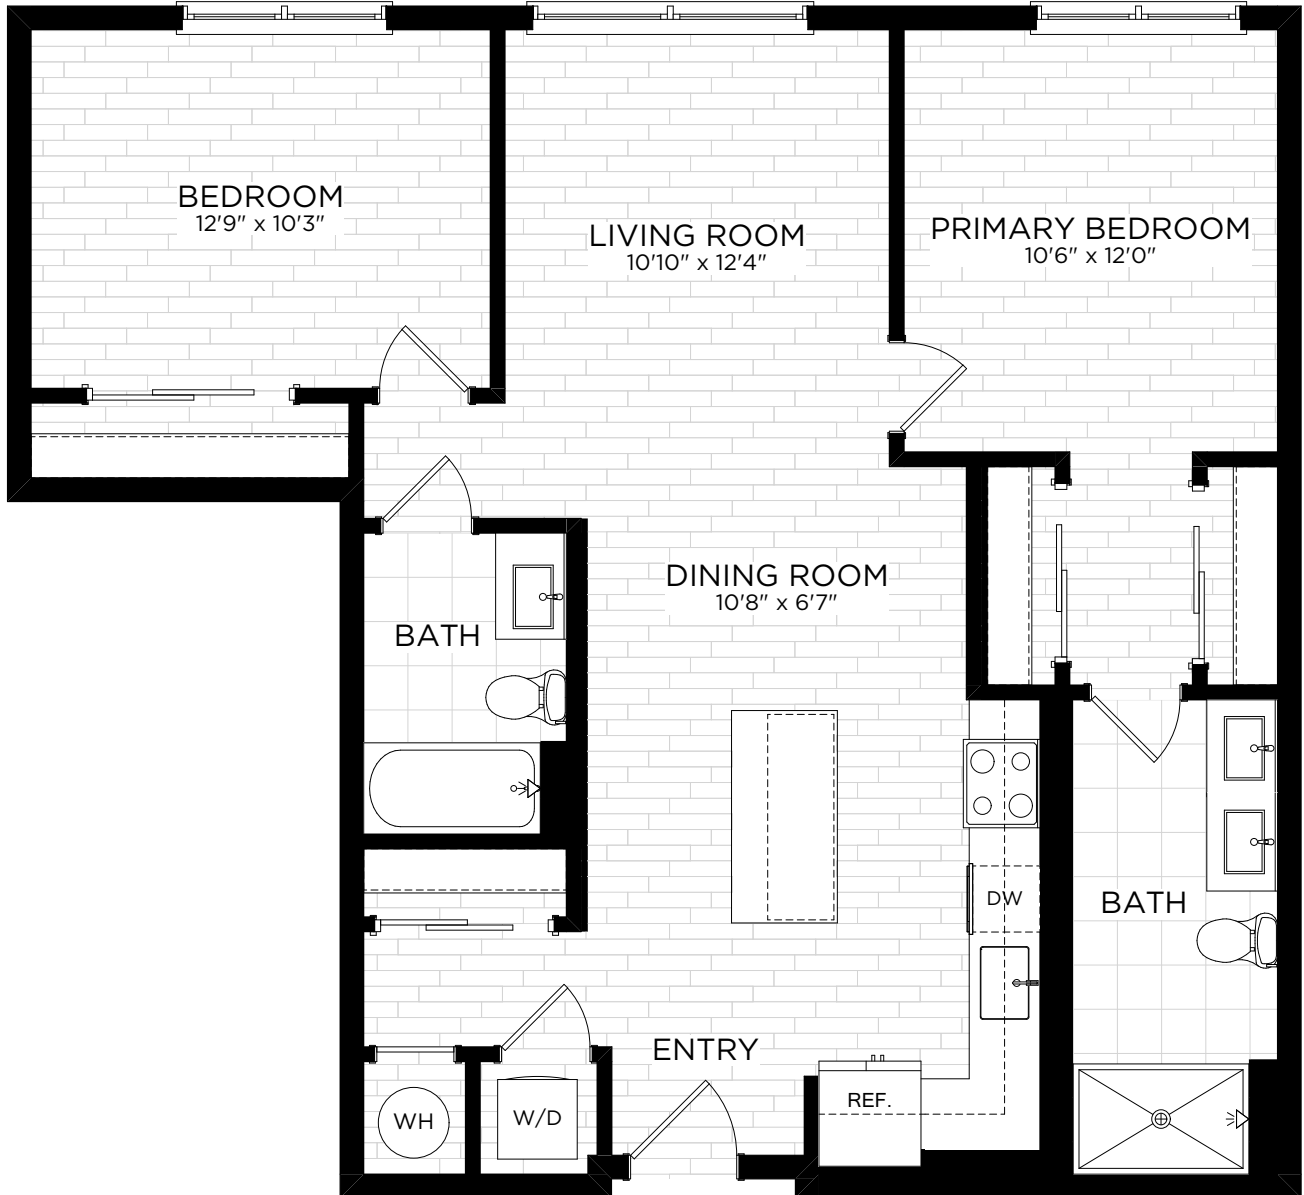

URBA

624 N Glebe Rd.
Arlington, VA 22203

571.877.8722

URBAleasing@greystar.com

LIVEURBA.COM

2 Bedroom
2 Bathroom
1,023 sq. ft.

B2

*Floor plans are artist's rendering. All dimensions are approximate. Actual product and specifications may vary in dimension or detail. Not all features are available in every apartment home. Prices and availability are subject to change. Rent is based on monthly frequency. Additional fees may apply, such as but not limited to package delivery, trash, water, amenities, etc. Please see a representative for details.