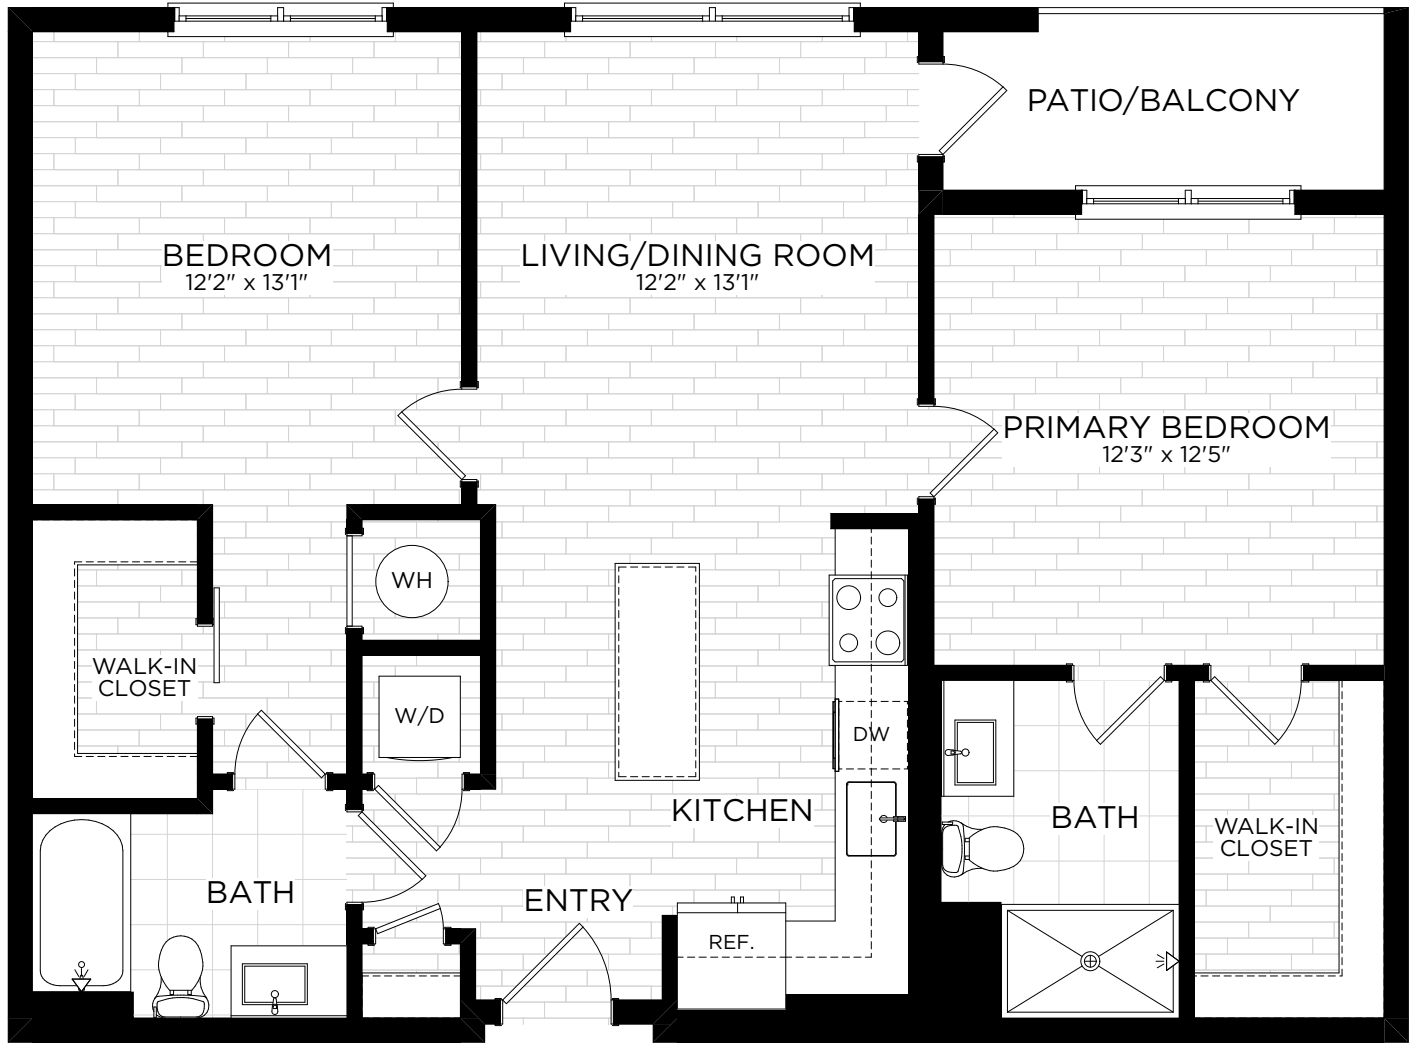

URBA

624 N Glebe Rd.
Arlington, VA 22203

571.877.8722

URBAleasing@greystar.com

LIVEURBA.COM

*Floor plans are artist's rendering. All dimensions are approximate. Actual product and specifications may vary in dimension or detail. Not all features are available in every apartment home. Prices and availability are subject to change. Rent is based on monthly frequency. Additional fees may apply, such as but not limited to package delivery, trash, water, amenities, etc. Please see a representative for details.

2 Bedroom
2 Bathroom
1,032 sq. ft.

B3

GREYSTAR^{TM}