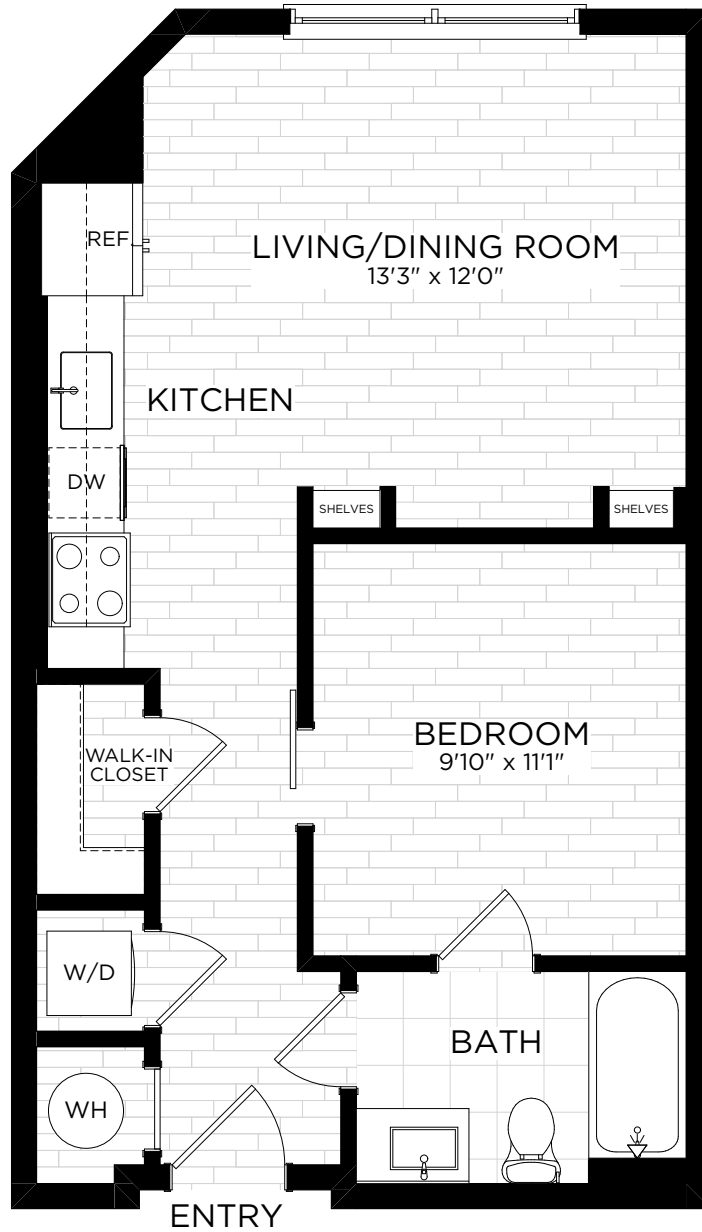

URBA

624 N Glebe Rd.
Arlington, VA 22203

571.877.8722

URBAleasing@greystar.com

LIVEURBA.COM

*Floor plans are artist's rendering. All dimensions are approximate. Actual product and specifications may vary in dimension or detail. Not all features are available in every apartment home. Prices and availability are subject to change. Rent is based on monthly frequency. Additional fees may apply, such as but not limited to package delivery, trash, water, amenities, etc. Please see a representative for details.

Studio
1 Bathroom
568-576 sq. ft.

S2

GREYSTAR^{TM}