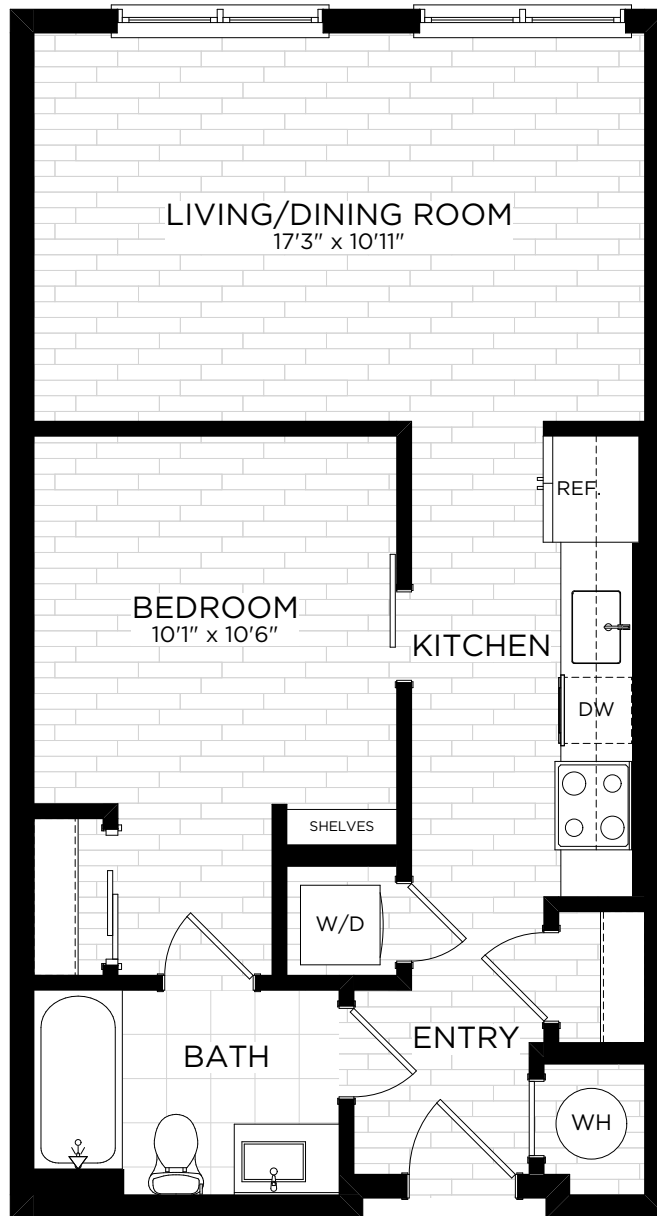

URBA

624 N Glebe Rd.
Arlington, VA 22203
571.877.8722
URBAleasing@greystar.com

LIVEURBA.COM

Studio
1 Bathroom
622 sq. ft.

S3

*Floor plans are artist's rendering. All dimensions are approximate. Actual product and specifications may vary in dimension or detail. Not all features are available in every apartment home. Prices and availability are subject to change. Rent is based on monthly frequency. Additional fees may apply, such as but not limited to package delivery, trash, water, amenities, etc. Please see a representative for details.